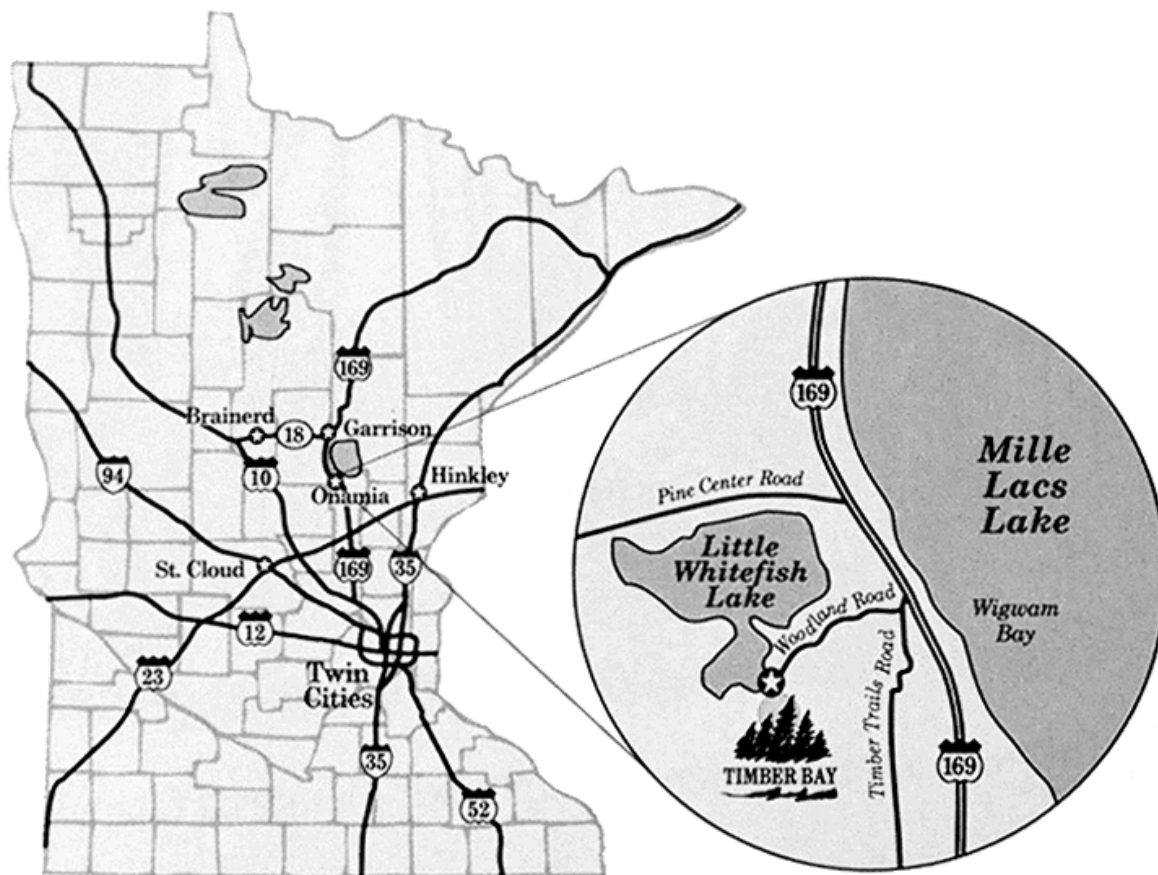

## Directions to: Timber Bay Camp and Retreat Center

18955 Woodland Road - Onamia, MN 56359 - (320) 532-3200 - (800) TBC-6123

From south: follow Hwy 169 --14 mi. N of Onamia. Turn left onto "Timber Trail Road."

-Or-

From north: follow Hwy 169-- 6 mi. So. of Garrison. Turn right onto "Timber Trails Road."

Then, Go ½ mi. to "Woodland Road." Turn Right at Timber Bay sign. Follow winding gravel road 1 ½ mi. to Main Lodge.